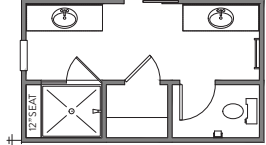

## Luxury Primary Bath

**LUXURY BATH 1**  
42" x 60" GARDEN TUB  
35" x 60" FIBERGLASS SHOWER  
LOSE 4" FROM WIC 1  
LOSE 2'10" FROM WIC 2

**LUXURY BATH 3**  
42" x 60" GARDEN TUB w/CERAMIC  
TUB SURROUND  
42" x 48" FRAMED TILE SHOWER  
TILE WALLS w/12" TILE SEAT  
LOSE 4" FROM WIC 1  
LOSE 2'10" FROM WIC 2

## Alt Primary Bath 1

**ALT PRIMARY BATH 1**  
LOSE 2'6" FROM WIC

**ALT PRIMARY BATH 1**  
w/LUXURY SHOWER 2  
42"X48" FRAMED TILE SHOWER  
BASE WALLS w/12" TILE SEAT  
LOSE 2'6" FROM WIC

## Alt Primary Bath 2

**ALT PRIMARY BATH 2**  
LOSE 4" FROM WIC 1  
LOSE 2'10" FROM WIC 2

**ALT PRIMARY BATH 2**  
w/LUXURY SHOWER 2  
42"X48" FRAMED TILE SHOWER  
BASE WALLS w/12" TILE SEAT  
LOSE 4" FROM WIC 1  
LOSE 2'10" FROM WIC 2

## Primary Bath

**LUXURY SHOWER**  
36" X 60" FRAMED PAN  
TILE WALLS w/12" SEAT  
FRAMELESS SHOWER DOOR

**LUXURY SHOWER 2**  
42" X 48" FRAMED TILE  
SHOWER BASE  
TILE WALLS w/12" TILE SEAT