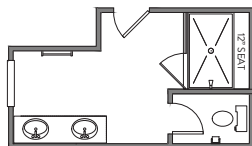

## Alt Primary Bath 1

**ALT PRIMARY BATH 1**  
LOSE 2'6" FROM WIC

**ALT PRIMARY BATH 1**  
w/LUXURY SHOWER 2  
42"X48" FRAMED TILE SHOWER  
BASE WALLS w/12" TILE SEAT  
LOSE 2'6" FROM WIC

## Alt Primary Bath 2

**ALT PRIMARY BATH 2**  
LOSE 4" FROM WIC 1  
LOSE 2'10" FROM WIC 2

**ALT PRIMARY BATH 2**  
w/LUXURY SHOWER 2  
42"X48" FRAMED TILE SHOWER  
BASE WALLS w/12" TILE SEAT  
LOSE 4" FROM WIC 1  
LOSE 2'10" FROM WIC 2

## Primary Bath

**LUXURY SHOWER**  
36" X 60" FRAMED PAN  
TILE WALLS w/12" SEAT  
FRAMELESS SHOWER DOOR

**LUXURY SHOWER 2**  
42" X 48" FRAMED TILE  
SHOWER BASE  
TILE WALLS w/12" TILE SEAT