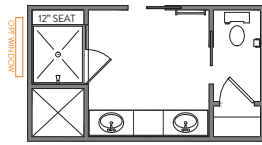

## First Floor

## Luxury Primary Bath

**LUXURY BATH 1**  
42" x 60" GARDEN TUB  
35" x 60" FIBERGLASS SHOWER  
LOSE 4" FROM WIC 1  
LOSE 2'10" FROM WIC 2

**LUXURY BATH 3**  
42" x 60" GARDEN TUB w/CERAMIC  
TUB SURROUND  
42" x 48" FRAMED TILE SHOWER  
TILE WALLS w/12" TILE SEAT  
LOSE 4" FROM WIC 1  
LOSE 2'10" FROM WIC 2

## Alt Primary Bath 1

**ALT PRIMARY BATH 1**  
LOSE 2'6" FROM WIC

**ALT PRIMARY BATH 1**  
w/LUXURY SHOWER 2  
42"X48" FRAMED TILE SHOWER  
BASE WALLS w/12" TILE SEAT  
LOSE 2'6" FROM WIC

## Primary Bath

**LUXURY SHOWER**  
36" X 60" FRAMED PAN  
TILE WALLS w/12" SEAT  
FRAMELESS SHOWER DOOR

**LUXURY SHOWER 2**  
42" X 48" FRAMED TILE  
SHOWER BASE  
TILE WALLS w/12" TILE SEAT