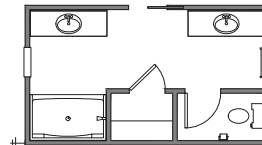

## Luxury Primary Bath

**LUXURY BATH 1**  
42" x 60" GARDEN TUB  
35" x 60" FIBERGLASS SHOWER  
LOSE 4" FROM WIC 1  
LOSE 2'10" FROM WIC 2

**LUXURY BATH 3**  
42" x 60" GARDEN TUB w/CERAMIC  
TUB SURROUND  
42" x 48" FRAMED TILE SHOWER  
TILE WALLS w/12" TILE SEAT  
LOSE 4" FROM WIC 1  
LOSE 2'10" FROM WIC 2

## Alt Primary Bath 1

**ALT PRIMARY BATH 1**  
LOSE 2'6" FROM WIC

**ALT PRIMARY BATH 1**  
w/LUXURY SHOWER 2  
42"X48" FRAMED TILE SHOWER  
BASE WALLS w/12" TILE SEAT  
LOSE 2'6" FROM WIC

## Alt Primary Bath 2

**ALT PRIMARY BATH 2**  
LOSE 4" FROM WIC 1  
LOSE 2'10" FROM WIC 2

**ALT PRIMARY BATH 2**  
w/LUXURY SHOWER 2  
42"X48" FRAMED TILE SHOWER  
BASE WALLS w/12" TILE SEAT  
LOSE 4" FROM WIC 1  
LOSE 2'10" FROM WIC 2

## Primary Bath

**LUXURY SHOWER**  
36" X 60" FRAMED PAN  
TILE WALLS w/12" SEAT  
FRAMELESS SHOWER DOOR

**LUXURY SHOWER 2**  
42" X 48" FRAMED TILE  
SHOWER BASE  
TILE WALLS w/12" TILE SEAT