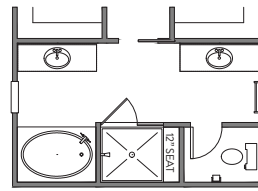

## First Floor

## Luxury Primary Bath

**LUXURY BATH 1**  
42" x 60" GARDEN TUB  
35" x 60" FIBERGLASS SHOWER  
LOSE 4" FROM WIC 1  
LOSE 2'10" FROM WIC 2

**LUXURY BATH 3**  
42" x 60" GARDEN TUB w/CERAMIC  
TUB SURROUND  
42" x 48" FRAMED TILE SHOWER  
TILE WALLS w/12" TILE SEAT  
LOSE 4" FROM WIC 1  
LOSE 2'10" FROM WIC 2

## Alt Primary Bath 1

**ALT PRIMARY BATH 1**  
LOSE 2'6" FROM WIC

**ALT PRIMARY BATH 1**  
w/LUXURY SHOWER 2  
42"X48" FRAMED TILE SHOWER  
BASE WALLS w/12" TILE SEAT  
LOSE 2'6" FROM WIC

## Primary Bath

**LUXURY SHOWER**  
36" X 60" FRAMED PAN  
TILE WALLS w/12" SEAT  
FRAMELESS SHOWER DOOR

**LUXURY SHOWER 2**  
42" X 48" FRAMED TILE  
SHOWER BASE  
TILE WALLS w/12" TILE SEAT