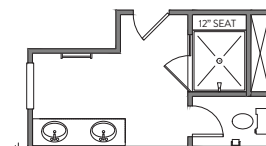

## Alt Primary Bath 1

**ALT PRIMARY BATH 1**  
LOSE 2'6" FROM WIC

**ALT PRIMARY BATH 1**  
w/LUXURY SHOWER 2  
42"X48" FRAMED TILE SHOWER  
BASE WALLS w/12" TILE SEAT  
LOSE 2'6" FROM WIC

## Alt Primary Bath 2

**ALT PRIMARY BATH 2**  
LOSE 4" FROM WIC 1  
LOSE 2'10" FROM WIC 2

**ALT PRIMARY BATH 2**  
w/LUXURY SHOWER 2  
42"X48" FRAMED TILE SHOWER  
BASE WALLS w/12" TILE SEAT  
LOSE 4" FROM WIC 1  
LOSE 2'10" FROM WIC 2

## Primary Bath

**LUXURY SHOWER**  
36" X 60" FRAMED PAN  
TILE WALLS w/12" SEAT  
FRAMELESS SHOWER DOOR

**LUXURY SHOWER 2**  
42" X 48" FRAMED TILE  
SHOWER BASE  
TILE WALLS w/12" TILE SEAT