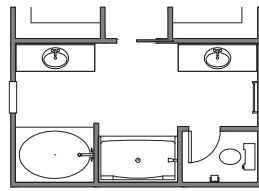

## First Floor

## Luxury Primary Bath

**LUXURY BATH 1**  
42" x 60" GARDEN TUB  
35" x 60" FIBERGLASS SHOWER  
LOSE 4" FROM WIC 1  
LOSE 2'10" FROM WIC 2

**LUXURY BATH 3**  
42" x 60" GARDEN TUB w/CERAMIC  
TUB SURROUND  
42" x 48" FRAMED TILE SHOWER  
TILE WALLS w/12" TILE SEAT  
LOSE 4" FROM WIC 1  
LOSE 2'10" FROM WIC 2

## Alt Primary Bath 1

**ALT PRIMARY BATH 1**  
LOSE 2'6" FROM WIC

**ALT PRIMARY BATH 1**  
w/LUXURY SHOWER 2  
42"X48" FRAMED TILE SHOWER  
BASE WALLS w/12" TILE SEAT  
LOSE 2'6" FROM WIC

## Primary Bath

**LUXURY SHOWER**  
36" X 60" FRAMED PAN  
TILE WALLS w/12" SEAT  
FRAMELESS SHOWER DOOR

**LUXURY SHOWER 2**  
42" X 48" FRAMED TILE  
SHOWER BASE  
TILE WALLS w/12" TILE SEAT