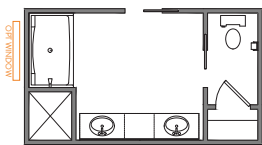

## Luxury Primary Bath

**LUXURY BATH 1**  
42" x 60" GARDEN TUB  
35" x 60" FIBERGLASS SHOWER  
LOSE 4" FROM WIC 1  
LOSE 2'10" FROM WIC 2

**LUXURY BATH 3**  
42" x 60" GARDEN TUB w/CERAMIC  
TUB SURROUND  
42" x 48" FRAMED TILE SHOWER  
TILE WALLS w/12" TILE SEAT  
LOSE 4" FROM WIC 1  
LOSE 2'10" FROM WIC 2

## Alt Primary Bath 1

**ALT PRIMARY BATH 1**  
LOSE 2'6" FROM WIC

**ALT PRIMARY BATH 1**  
w/LUXURY SHOWER 2  
42"X48" FRAMED TILE SHOWER  
BASE WALLS w/12" TILE SEAT  
LOSE 2'6" FROM WIC

## Alt Primary Bath 2

**ALT PRIMARY BATH 2**  
LOSE 4" FROM WIC 1  
LOSE 2'10" FROM WIC 2

**ALT PRIMARY BATH 2**  
w/LUXURY SHOWER 2  
42"X48" FRAMED TILE SHOWER  
BASE WALLS w/12" TILE SEAT  
LOSE 4" FROM WIC 1  
LOSE 2'10" FROM WIC 2

## Primary Bath

**LUXURY SHOWER**  
36" X 60" FRAMED PAN  
TILE WALLS w/12" SEAT  
FRAMELESS SHOWER DOOR

**LUXURY SHOWER 2**  
42" X 48" FRAMED TILE  
SHOWER BASE  
TILE WALLS w/12" TILE SEAT