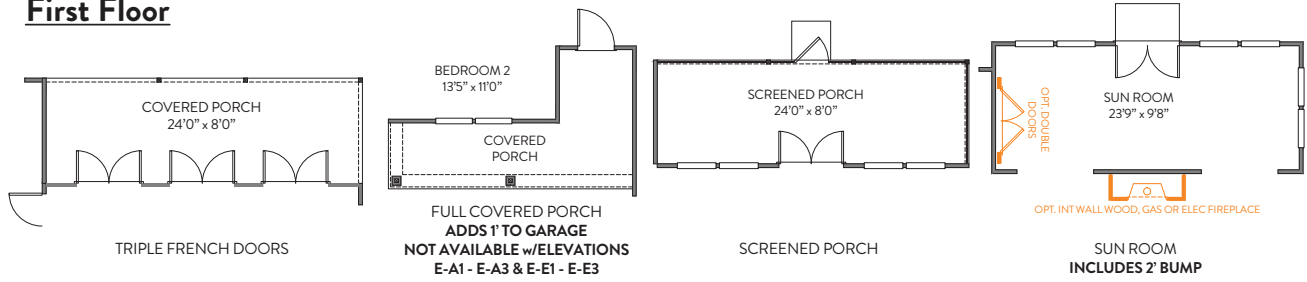

## First Floor

## Luxury Primary Bath

**LUXURY BATH 1**  
42" x 60" GARDEN TUB  
35" x 60" FIBERGLASS SHOWER  
LOSE 4" FROM WIC 1  
LOSE 2'10" FROM WIC 2

**LUXURY BATH 3**  
42" x 60" GARDEN TUB w/CERAMIC  
TUB SURROUND  
42" x 48" FRAMED TILE SHOWER  
TILE WALLS w/12" TILE SEAT  
LOSE 4" FROM WIC 1  
LOSE 2'10" FROM WIC 2

## Alt Primary Bath 1

**ALT PRIMARY BATH 1**  
LOSE 2'6" FROM WIC

**ALT PRIMARY BATH 1**  
w/LUXURY SHOWER 2  
42"X48" FRAMED TILE SHOWER  
BASE WALLS w/12" TILE SEAT  
LOSE 2'6" FROM WIC

## Primary Bath

**LUXURY SHOWER**  
36" X 60" FRAMED PAN  
TILE WALLS w/12" SEAT  
FRAMELESS SHOWER DOOR

**LUXURY SHOWER 2**  
42" X 48" FRAMED TILE  
SHOWER BASE  
TILE WALLS w/12" TILE SEAT